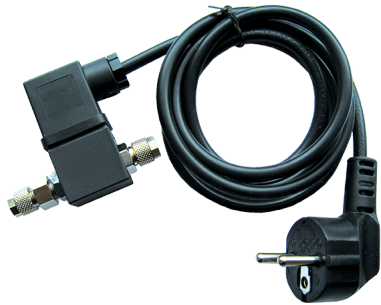

MA955

MA955

MA955 Solenoid Valve for CO2 dosing

Rating: Not Rated Yet
[Ask a question about this product](#)

Description

The solenoid valve is an accessory for the **MC122** and the **MC125** to automate your dosing of CO₂ and makes sure that the plants of your aquarium are always healthy.

MA955 solenoid valve is supplied with 1.5 m cable.